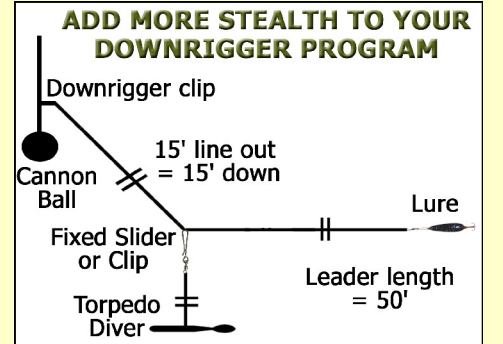

- 1 With a fishing lure attached allow a leader according to the species desired.
- 2 Attach the Torpedo Diver 12" below the Fixed Slider Snap Swivel and attach to the line by sliding it through the Dropper Loop Knot (see diagram). See diagrams for the line placement when using the Church Clip or OR16 Clip.
- 3 Let out the amount of line to depth according to the chart. See website for other depth charts. Depth is Reduced by Drag: Deduct 7' for a Dodger, 5' for a Magnum Lure and 2' for a Four Inch Lure.
- 4 Place fishing rod in a rod holder.
- 5 When reeling in slip out the Fixed Slider or unclip the clip attached to the Torpedo Diver and continue to reel in your catch.
- 6 Enjoy Your Fishing Experience.

DO NOT drill any holes in the Torpedo Diver to add hooks. Drilling a hole and attaching a hook can be very dangerous. When fishing strong game fish **DO NOT** run a lead less than 30'. In both cases if the fish self releases close to the boat the energy loaded into the line could cause the Torpedo Diver to fly into the angler.