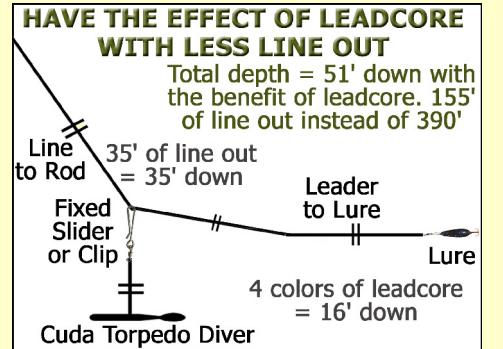

- 1 With a fishing lure attached allow a leader according to the species desired.
- 2 Attach the Torpedo Diver 12" below the Fixed Slider Snap Swivel and attach to the line by sliding it through the Dropper Loop Knot (see diagram). See diagrams for the line placement when using the Church Clip or OR16 Clip.
- 3 Let out the amount of line to depth according to the chart. See website for other depth charts. Depth is Reduced by Drag: Deduct 7' for a Dodger, 5' for a Magnum Lure and 2' for a Four Inch Lure.
- 4 Place fishing rod in a rod holder.
- 5 When reeling in slip out the Fixed Slider or unclip the clip attached to the Torpedo Diver and continue to reel in your catch.
- 6 Enjoy Your Fishing Experience.