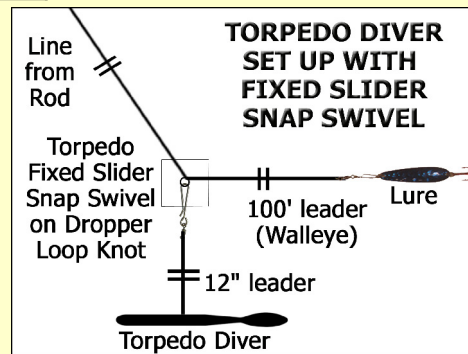

- 1 With a fishing lure attached allow a leader according to the species desired.
- 2 Attach the Torpedo Diver 12" below the Fixed Slider Snap Swivel and attach to the line by sliding it through the Dropper Loop Knot (see diagram). See diagrams for the line placement when using the Church Clip or OR16 Clip.
- 3 Let out the amount of line to depth according to the chart. See website for other depth charts. Depth is Reduced by Drag: Deduct 7' for a Dodger, 5' for a Magnum Lure and 2' for a Four Inch Lure.
- 4 Place fishing rod in a rod holder.
- 5 When reeling in slip out the Fixed Slider or unclip the clip attached to the Torpedo Diver and continue to reel in your catch.
- 6 Enjoy Your Fishing Experience.

DO NOT drill any holes in the Torpedo Diver to add hooks. Drilling a hole and attaching a hook can be very dangerous. When fishing strong game fish **DO NOT** run a lead less than 30'. In both cases if the fish self releases close to the boat the energy loaded into the line could cause the Torpedo Diver to fly into the angler.