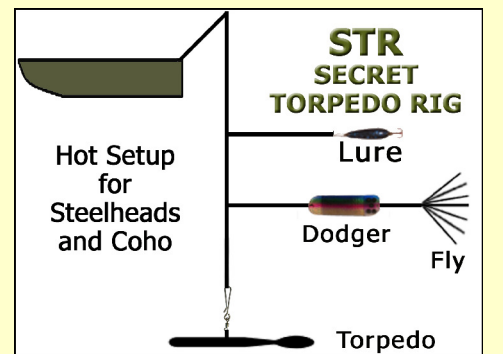

- 1 With a fishing lure attached allow a leader according to the species desired.
- 2 Attach the Torpedo Diver 12" below the Fixed Slider Snap Swivel and attach to the line by sliding it through the Dropper Loop Knot (see diagram). See diagrams for the line placement when using the Church Clip or OR16 Clip.
- 3 Let out the amount of line to depth according to the chart. See website for other depth charts. Depth is Reduced by Drag: Deduct 7' for a Dodger, 5' for a Magnum Lure and 2' for a Four Inch Lure.
- 4 Place fishing rod in a rod holder.
- 5 When reeling in slip out the Fixed Slider or unclip the clip attached to the Torpedo Diver and continue to reel in your catch.
- 6 Enjoy Your Fishing Experience.

DO NOT drill any holes in the Torpedo Diver to add hooks. Drilling a hole and attaching a hook can be very dangerous. When fishing strong game fish **DO NOT** run a lead less than 30'. In both cases if the fish self releases close to the boat the energy loaded into the line could cause the Torpedo Diver to fly into the angler.