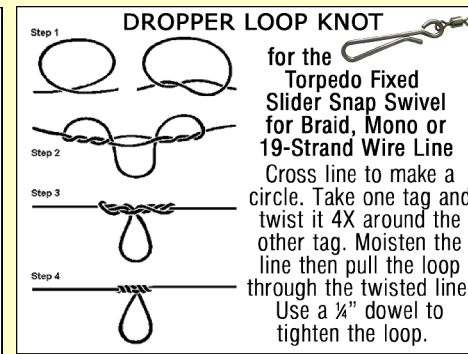

- 1 With a fishing lure attached allow a leader according to the species desired.
- 2 Attach the Torpedo Diver 12" below the Fixed Slider Snap Swivel and attach to the line by sliding it through the Dropper Loop Knot (see diagram). See diagrams for the line placement when using the Church Clip or OR16 Clip.
- 3 Let out the amount of line to depth according to the chart. See website for other depth charts. Depth is Reduced by Drag: Deduct 7' for a Dodger, 5' for a Magnum Lure and 2' for a Four Inch Lure.
- 4 Place fishing rod in a rod holder.
- 5 When reeling in slip out the Fixed Slider or unclip the clip attached to the Torpedo Diver and continue to reel in your catch.
- 6 Enjoy Your Fishing Experience.

DO NOT drill any holes in the Torpedo Diver to add hooks. Drilling a hole and attaching a hook can be very dangerous. When fishing strong game fish **DO NOT** run a lead less than 30'. In both cases if the fish self releases close to the boat the energy loaded into the line could cause the Torpedo Diver to fly into the angler.